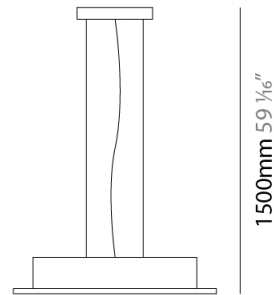

PROJECT
TYPE
SPECIFIER
QUANTITY
DATE

CONFORT SQUARE SUSPENSION

D41044-

base number Finish
Options

1. To build a product code in our configurator select the specify button on the base model # product page
2. To build a manual product code on this datasheet choose from the options listed below in blue font and add the suffix to the base model #

GENERAL

Series: Confort
Subseries: Confort Square
Brand: Icone
Division: Design
Mounting Type: Suspension
Mounting Location: Ceiling
Subcategory: Pendant

PHYSICAL

Shape: Square
Length (mm): 650
Length (in): 25 9/16
Width (mm): 650
Width (in): 25 9/16
Max. Overall Height (mm): 1500
Max. Overall Height (in): 59 1/16
Light Distribution: Direct / Indirect
Fixture Finish: WAM / WAN / WGF / WCL / WPW / BKA / BAN / BGL / BCL / BPW
Fixture Material: Aluminum

ELECTRICAL

Lamp Type: LED
Total Output Wattage (W): 74
Dimming: Electronic Low Voltage Dimming
Input Voltage (V): 120Vac Direct Line

LED

Number of LEDs: 12+1
Color Temperature (°K): 3000
Nominal Lumen (lm): Dir 4200 / Ind 1700
CRI: >90 CRI
Lamp Life (hrs): 50000

OPTICAL

RATINGS AND CERTIFICATIONS

Certified By: Certified for North American Standards
IP rating: IP20