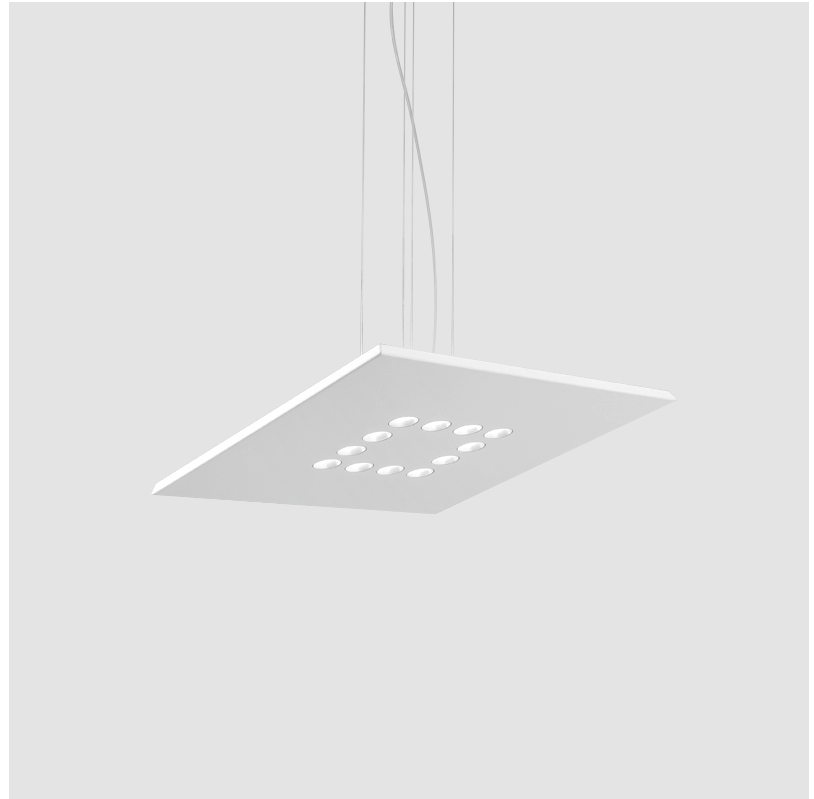

PROJECT
TYPE
SPECIFIER
QUANTITY
DATE

CONFORT SQUARE SUSPENSION

D41044-

base number Finish
Options

1. To build a product code in our configurator select the specify button on the base model # product page
2. To build a manual product code on this datasheet choose from the options listed below in blue font and add the suffix to the base model #

GENERAL

Series: Confort
Subseries: Confort Square
Brand: Icone
Division: Design
Mounting Type: Suspension
Mounting Location: Ceiling
Subcategory: Pendant

PHYSICAL

Shape: Square
Length (mm): 650
Length (in): 25 9/16
Width (mm): 650
Width (in): 25 9/16
Max. Overall Height (mm): 1500
Max. Overall Height (in): 59 1/16
Light Distribution: Direct / Indirect
Fixture Finish: WAM / WAN / WGF / WCL / WPW / BKA / BAN / BGL / BCL / BPW
Fixture Material: Aluminum

ELECTRICAL

Lamp Type: LED
Total Output Wattage (W): 74
Dimming: Electronic Low Voltage Dimming
Input Voltage (V): 120Vac Direct Line

LED

Number of LEDs: 12+1
Color Temperature (°K): 3000
Nominal Lumen (lm): Dir 4200 / Ind 1700
CRI: >90 CRI
Lamp Life (hrs): 50000

OPTICAL

RATINGS AND CERTIFICATIONS

Certified By: Certified for North American Standards
IP rating: IP20