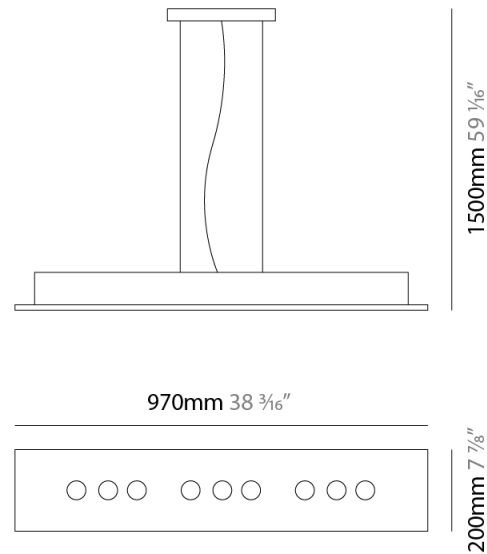

CONFORT RECTANGLE SUSPENSION

D41042-

base number   Finish
Options

PROJECT	_____
TYPE	_____
SPECIFIER	_____
QUANTITY	_____
DATE	_____

1. To build a product code in our configurator select the specify button on the base model # product page
2. To build a manual product code on this datasheet choose from the options listed below in blue font and add the suffix to the base model #

GENERAL

Series: Confort _____
Subseries: Confort Rectangle _____
Brand: Icone _____
Division: Design _____
Mounting Type: Suspension _____
Mounting Location: Ceiling _____
Subcategory: Pendant _____

PHYSICAL

Shape: Rectangle _____
Length (mm): 970 _____
Length (in): 38 3/16 _____
Width (mm): 200 _____
Width (in): 7 7/8 _____
Max. Overall Height (mm): 1500 _____
Max. Overall Height (in): 59 1/16 _____
Light Distribution: Direct / Indirect _____
Fixture Finish: WAM / WAN / WGF / WCL / WPW / BKA / BAN / BGL / BCL / BPW _____
Fixture Material: Aluminum _____

ELECTRICAL

Lamp Type: LED _____
Total Output Wattage (W): 60.5 _____
Dimming: Electronic Low Voltage Dimming _____
Input Voltage (V): 120Vac Direct Line _____

LED

Number of LEDs: 9+1 _____
Color Temperature (°K): 3000 _____
Nominal Lumen (lm): Dir 3150 / Ind 1700 _____
CRI: >90 CRI _____
Lamp Life (hrs): 50000 _____

OPTICAL

RATINGS AND CERTIFICATIONS

Certified By: Certified for North American Standards _____
IP rating: IP20 _____