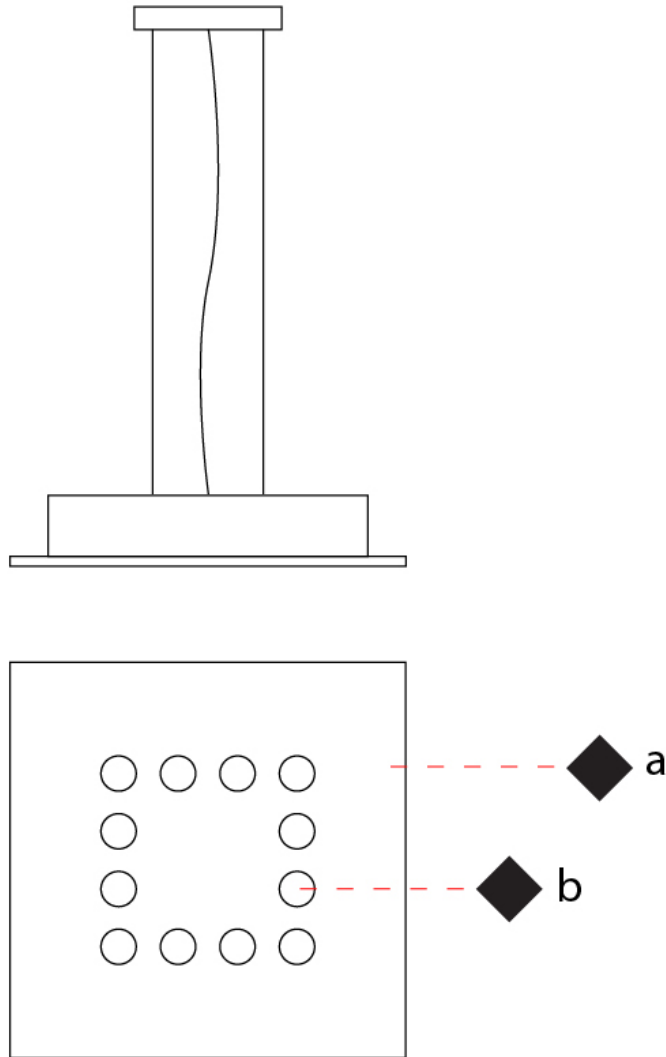

CONFORT SQUARE SUSPENSION

D41044-

PROJECT

TYPE

SPECIFIER

QUANTITY

DATE

D