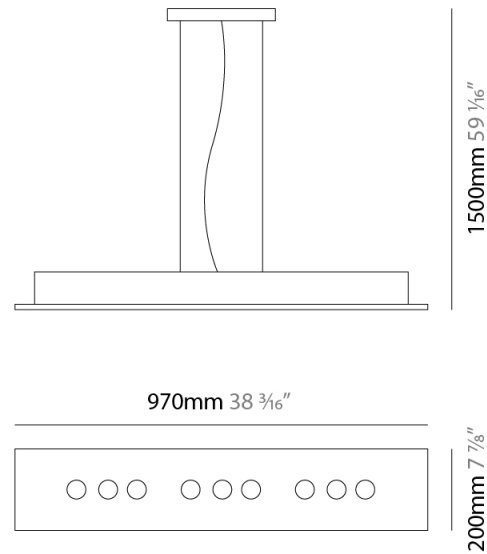

CONFORT RECTANGLE SUSPENSION

D41045-

base number   Finish
Options

PROJECT	_____
TYPE	_____
SPECIFIER	_____
QUANTITY	_____
DATE	_____

1. To build a product code in our configurator select the specify button on the base model # product page
2. To build a manual product code on this datasheet choose from the options listed below in blue font and add the suffix to the base model #

GENERAL

Series: Confort _____
Subseries: Confort Rectangle _____
Brand: Icone _____
Division: Design _____
Mounting Type: Suspension _____
Mounting Location: Ceiling _____
Subcategory: Pendant _____

PHYSICAL

Shape: Rectangle _____
Length (mm): 970 _____
Length (in): 38 3/16 _____
Width (mm): 200 _____
Width (in): 7 7/8 _____
Max. Overall Height (mm): 1500 _____
Max. Overall Height (in): 59 1/16 _____
Light Distribution: Direct / Indirect _____
Fixture Finish: WAM / WAN / WGF / WCL / WPW / BKA / BAN / BGL / BCL / BPW _____
Fixture Material: Aluminum _____

ELECTRICAL

Lamp Type: LED _____
Total Output Wattage (W): 40.5 _____
Dimming: Electronic Low Voltage Dimming _____
Input Voltage (V): 120Vac Direct Line _____

LED

Number of LEDs: 8 _____
Color Temperature (°K): 3000 _____
Nominal Lumen (lm): 3150 _____
CRI: >90 CRI _____
Lamp Life (hrs): 50000 _____

OPTICAL

RATINGS AND CERTIFICATIONS

Certified By: Certified for North American Standards _____
IP rating: IP20 _____