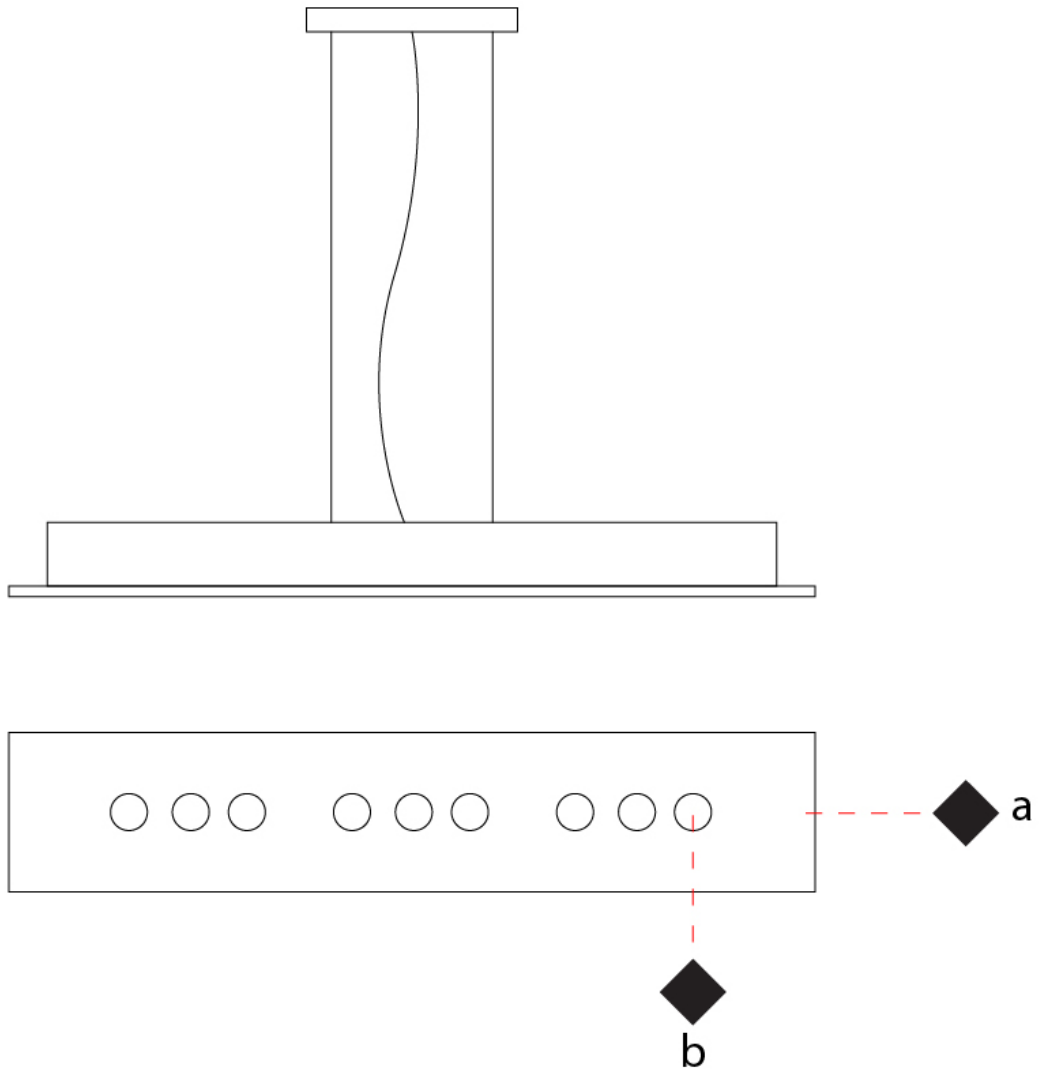

CONFORT RECTANGLE SUSPENSION

D41045-

PROJECT	_____
TYPE	_____
SPECIFIER	_____
QUANTITY	_____
DATE	_____

D